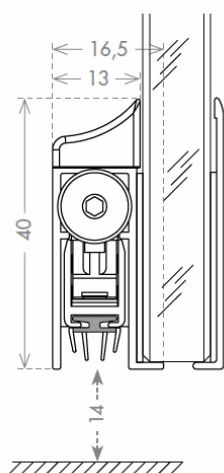

Item number

15.22.650-0

Units	Box	Carton	HS Code	Barcode
Set	1	25	8302415000	 5 704866 455480