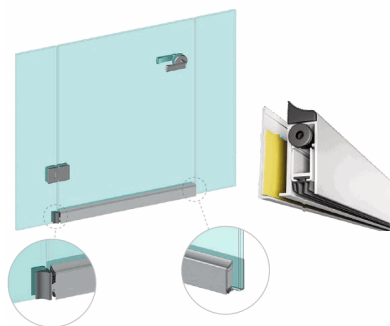

PRODUCT SHEET

Description

Drop Down Alu Profile, "B", F/Glass Doors, 930mm, W/Adhesive
Tape, 40mm Profile Height, 14mm Drop Function, Can be shorten
150mm on the opposite Side to the Plunger, Tested to 200.000
closing Cycles, Anodized Finish, Balloon Silicon Seal (B)

SISO A/S
Mileparken 11
DK-2740 Skovlunde
Denmark
Phone: (+45) 45 830 900
Fax: (+45) 45 830 444
E-mail: siso@siso.dk
Web: www.siso.dk

Item number

15.22.650-0

Units	Box	Carton	HS Code	Barcode
Set	1	25	8302415000	 5 704866 455480

SEALS

B