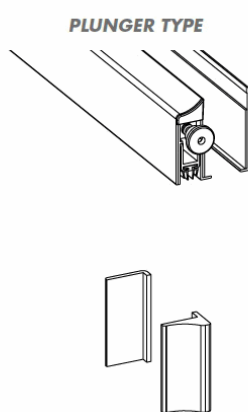

Item number

15.22.650-0

Units	Box	Carton	HS Code	Barcode
Set	1	25	8302415000	 5 704866 455480