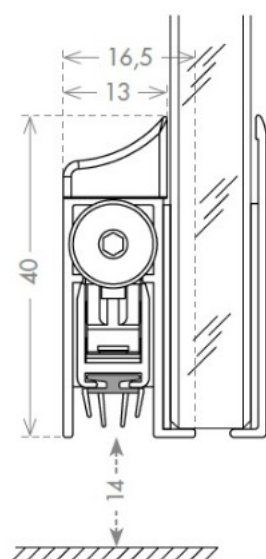

PRODUCT SHEET

Description:

Drop Down Black Alu Profile,"B" ,F/Glass Doors, 830mm, W/Ad- hesive Tape, 40mm Profile Height, 14mm Drop Function,, Can be shorten, 150mm on the opposite Side to the Plunger,, Tested to 200.000 closing Cycles, Anodized Finish,, Balloon Silicon Seal (B)

Item number:

15.22.649-4

Units	Box	Carton	HS Code	Barcode
Set			8302415000	 5704866514934

SEALS

B

SISO A/S

Mileparken 11
DK-2740 Skovlunde
Denmark
VAT: DK 24786013

Phone +45 45 830 900