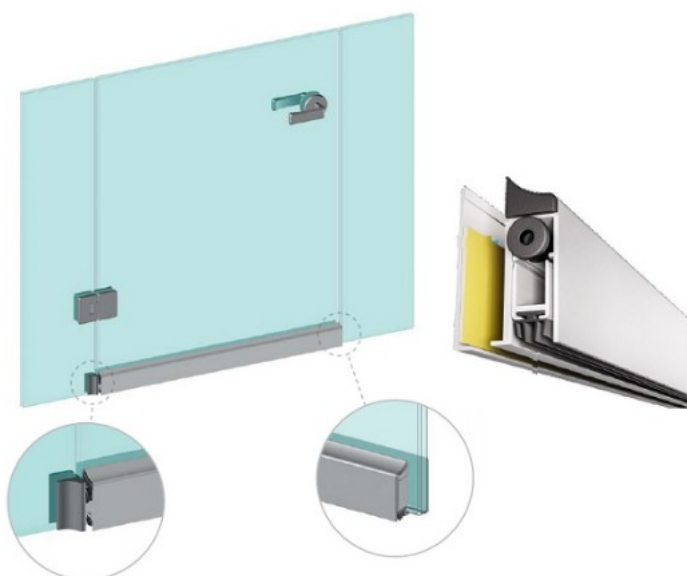

PRODUCT SHEET

Description:

Drop Down Black Alu Profile,"B" ,F/Glass Doors, 830mm, W/Ad- hesive Tape, 40mm Profile Height, 14mm Drop Function,, Can be shorten, 150mm on the opposite Side to the Plunger,, Tested to 200.000 closing Cycles, Anodized Finish,, Balloon Silicon Seal (B)

Item number:

15.22.649-4

Units	Box	Carton	HS Code	Barcode
Set			8302415000	 5704866514934

SEALS

B

SISO A/S

Mileparken 11
DK-2740 Skovlunde
Denmark
VAT: DK 24786013

Phone +45 45 830 900

www.siso.dk
siso@siso.dk

Danske Bank
Nytorv Branch
Copenhagen
SWIFT: DABADKKK

Account no.
4180 3112 112936
IBAN Account
DK7230003112112936