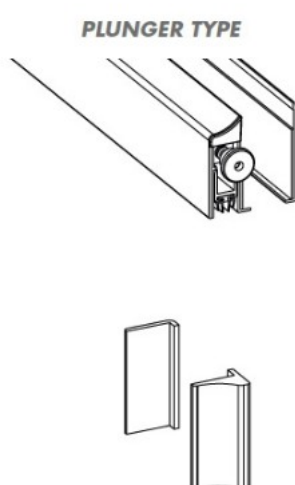

PRODUCT SHEET

Description:

Drop Down Black Alu Profile,"B" ,F/Glass Doors, 830mm, W/Ad- hesive Tape, 40mm Profile Height, 14mm Drop Function,, Can be shorten, 150mm on the opposite Side to the Plunger,, Tested to 200.000 closing Cycles, Anodized Finish,, Balloon Silicon Seal (B)

Item number:

15.22.649-4

Units	Box	Carton	HS Code	Barcode
Set			8302415000	 5704866514934

SEALS

B

SISO A/S

Mileparken 11
DK-2740 Skovlunde
Denmark
VAT: DK 24786013

Phone +45 45 830 900

www.siso.dk
siso@siso.dk

Danske Bank
Nytorv Branch
Copenhagen
SWIFT: DABADKKK

Account no.
4180 3112 112936
IBAN Account
DK7230003112112936