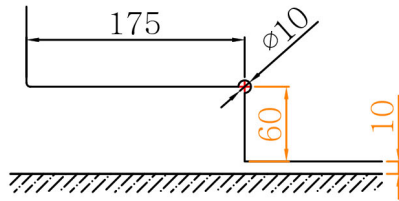

HGT-200 top patch fitting  
glass notch

unit : mm

New in 2020

HGT-100 Hydraulic patch fitting (with a short flooring part)

2020.5

HGT-100 Hydraulic patch fitting (with a longer flooring part)  
glass notch with a different gap to the floor