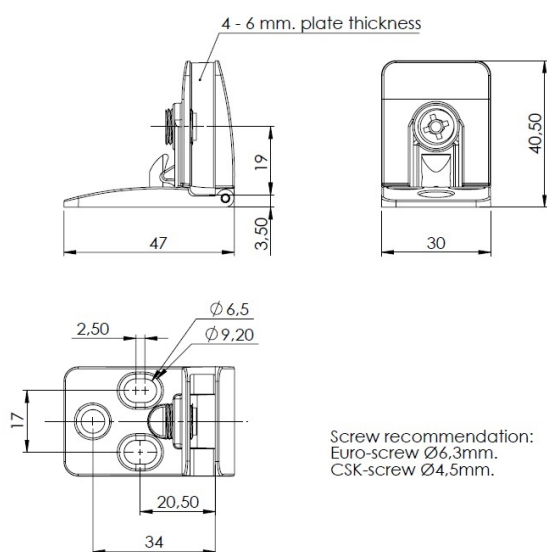

## Description:

Glass Door Hinge "Square II" Top+Bottom, Alu, Inset Doors, F/Glass Thickness 4-6mm. 1 Zamak Screw W/PVC Tip, Catch Made, Of ABS Plastic

## Item number:

15.06.211-5

Units	Box	Carton	HS Code	Barcode
Pair	10	100	8302100090	 5704866492492